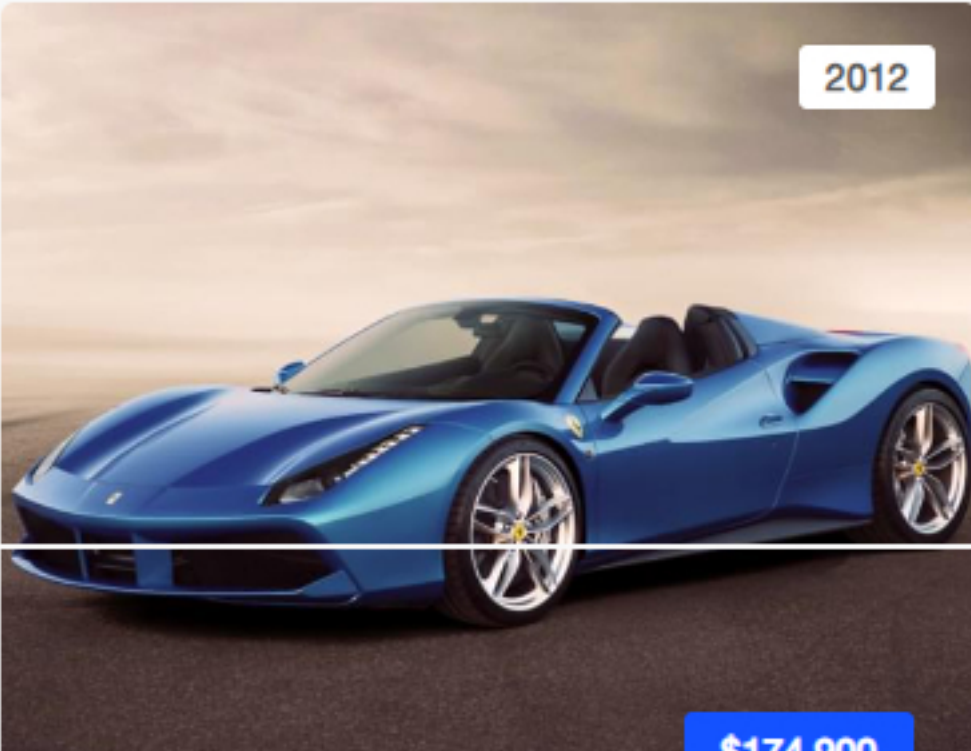

2012

$174,900

Ferrari F12 TRS

Listed by: Car House

120cc | Manual | Petrol

[View Details](#)

[View More](#)